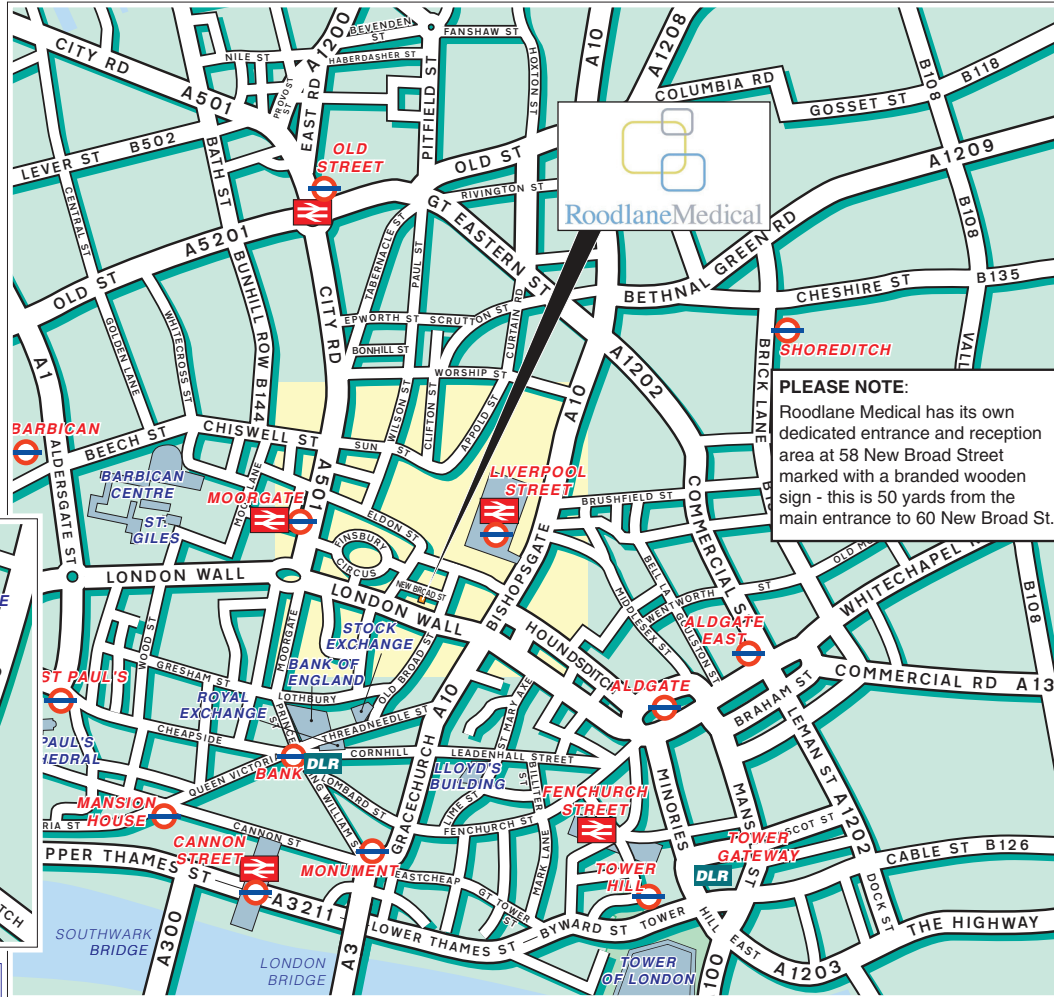

RoodlaneMedical

Roodlane Medical Limited
58 New Broad Street
London EC2M 1JJ

Tel: 0845 437 0691
www.roodlane.co.uk

PLEASE NOTE:
Roodlane Medical has its own dedicated entrance and reception area at 58 New Broad Street marked with a branded wooden sign - this is 50 yards from the main entrance to 60 New Broad St.