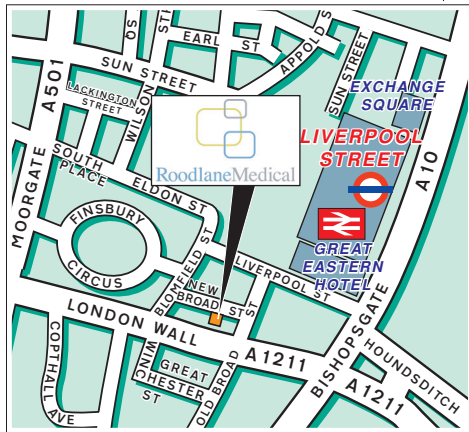

RoodlaneMedical

Roodlane Medical Limited
58 New Broad Street
London EC2M 1JJ

Tel: 0845 437 0691
www.roodlane.co.uk

PLEASE NOTE:
Roodlane Medical has its own dedicated entrance and reception area at 58 New Broad Street marked with a branded wooden sign - this is 50 yards from the main entrance to 60 New Broad St.