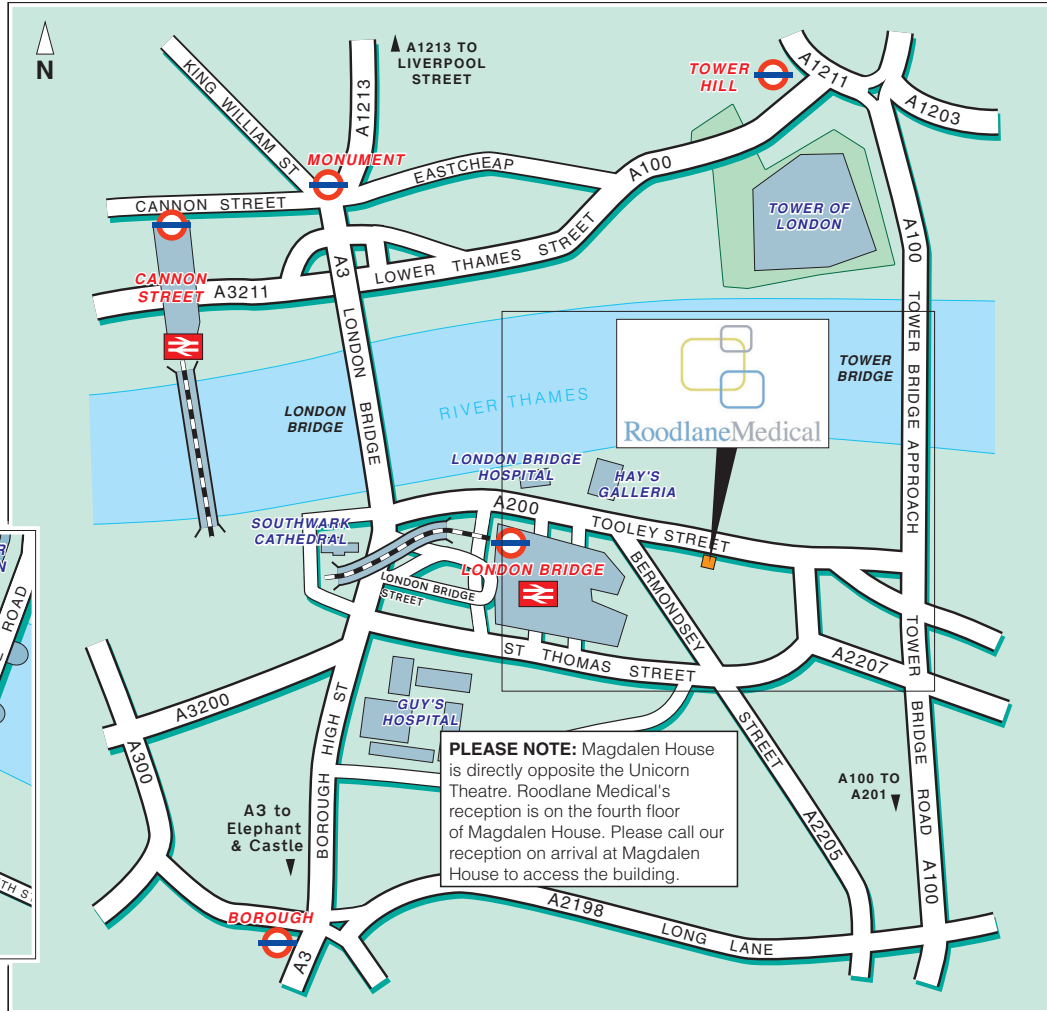

RoodlaneMedical

**Roodlane Medical Limited**

4th Floor Magdalen House  
148 Tooley Street  
London SE1 2TU

Tel: 0845 437 0691  
www.roodlane.co.uk

**PLEASE NOTE:** Magdalen House is directly opposite the Unicorn Theatre. Roodlane Medical's reception is on the fourth floor of Magdalen House. Please call our reception on arrival at Magdalen House to access the building.